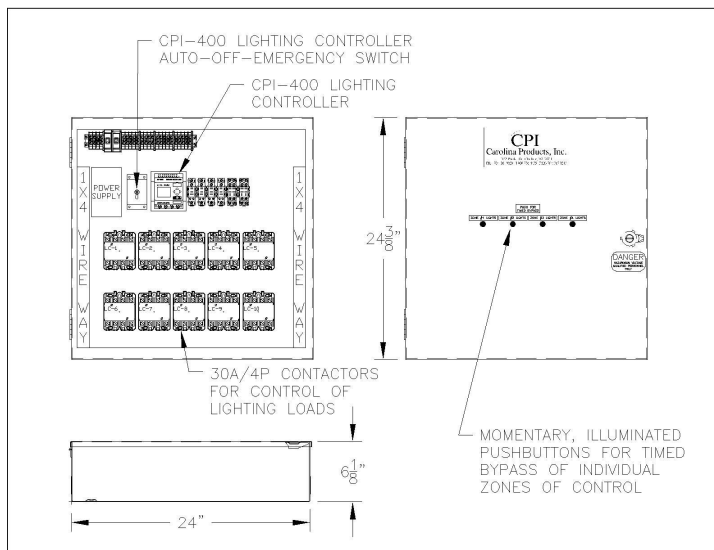

LIGHTING CONTROL SYSTEM (LCS)

<u>MODEL #</u>	<u>DESCRIPTION</u>	<u>ZONES</u>	<u>CAPACITY (CIRCUITS)</u>
LCS-4Z	CPI-400 & PHOTO SENSOR ONLY	4	N/A
LCS-4Z-16L	CPI-400/PHOTO SENSOR/(4) CONTACTORS	4	16
LCS-4Z-24L	CPI-400/PHOTO SENSOR/(6) CONTACTORS	4	24
LCS-4Z-32L	CPI-400/PHOTO SENSOR/(8) CONTACTORS	4	32
LCS-4Z-40L	CPI-400/PHOTO SENSOR/(10) CONTACTORS	4	40
LCS-4Z-60L	CPI-400/PHOTO SENSOR/(15) CONTACTORS	4	60
LCS-8Z-40L	CPI-400/PHOTO SENSOR/(10) CONTACTORS	8	40
LCS-8Z-60L	CPI-400/PHOTO SENSOR/(15) CONTACTORS	8	60

Custom configurations available upon request.

To place an order for a CPI Lighting Control System (LCS) simply call or email CPI with the model number, quantity desired, purchase order number and the ship to address and CPI will do the rest.

LCS-4Z-40L

**CALL TODAY AND LET CPI BUILD A
SYSTEM TO CONTROL, POWER, &
INTEGRATE YOUR BUSINESS**

CPI
CAROLINA PRODUCTS, INC.
CAROLINA PRODUCTS INC

1132 Pro Am Drive
Charlotte, NC 28211

Phone: 704-364-9029
Toll Free: 800-736-4455
Fax: 704-367-1215

E-mail: sales@cpipanel.com
Website: www.cpipanel.com