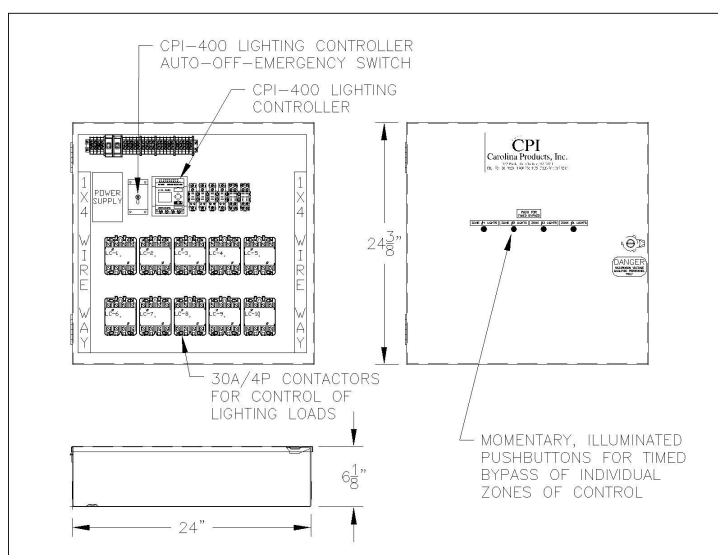

LIGHTING CONTROL SYSTEM (LCS)

<u>MODEL #</u>	<u>DESCRIPTION</u>	<u>ZONES</u>	<u>CAPACITY (CIRCUITS)</u>
LCS-4Z	CPI-400 & PHOTO SENSOR ONLY	4	N/A
LCS-4Z-16L	CPI-400/PHOTO SENSOR/(4) CONTACTORS	4	16
LCS-4Z-24L	CPI-400/PHOTO SENSOR/(6) CONTACTORS	4	24
LCS-4Z-32L	CPI-400/PHOTO SENSOR/(8) CONTACTORS	4	32
LCS-4Z-40L	CPI-400/PHOTO SENSOR/(10) CONTACTORS	4	40
LCS-4Z-60L	CPI-400/PHOTO SENSOR/(15) CONTACTORS	4	60
LCS-8Z-40L	CPI-400/PHOTO SENSOR/(10) CONTACTORS	8	40
LCS-8Z-60L	CPI-400/PHOTO SENSOR/(15) CONTACTORS	8	60

Custom configurations available upon request.

To place an order for a CPI Lighting Control System (LCS) simply call or email CPI with the model number, quantity desired, purchase order number and the ship to address and CPI will do the rest.

LCS-4Z-40L

**CALL TODAY AND LET CPI BUILD A
SYSTEM TO CONTROL, POWER, &
INTEGRATE YOUR BUSINESS**

CPI
CAROLINA PRODUCTS, INC.
CAROLINA PRODUCTS INC

1132 Pro Am Drive
Charlotte, NC 28211

Phone: 704-364-9029
Toll Free: 800-736-4455
Fax: 704-367-1215

E-mail: sales@cpipanel.com
Website: www.cpipanel.com