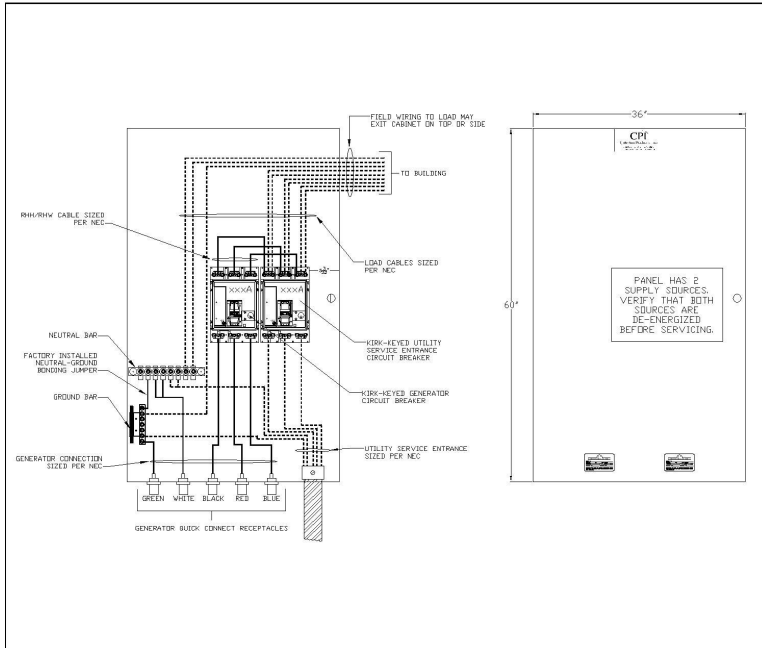

Generator Quick Connect Box (GQCB)

<u>MODEL #</u>	<u>DESCRIPTION</u>
GQCBWSE-200-200	200A Generator Breaker/200A Service Entrance Breaker
GQCBWSE-300-300	300A Generator Breaker/300A Service Entrance Breaker
GQCBWSE-400-400	400A Generator Breaker/400A Service Entrance Breaker
GQCBWSE-400-500	400A Generator Breaker/500A Service Entrance Breaker
GQCBWSE-400-600	400A Generator Breaker/600A Service Entrance Breaker
GQCBWSE-400-800	400A Generator Breaker/800A Service Entrance Breaker
GQCBWSE-400-1200	400A Generator Breaker/1200A Service Entrance Breaker
GQCBWSE-600-600	600A Generator Breaker/600A Service Entrance Breaker
GQCBWSE-600-800	600A Generator Breaker/800A Service Entrance Breaker
GQCBWSE-600-1000	600A Generator Breaker/1000A Service Entrance Breaker

*Custom configurations available upon request

To place an order for a CPI Generator Quick Connect Box (GCQB) simply call or email CPI with the model number, quantity desired, purchase order number and the ship to address and CPI will do the rest.

**CALL TODAY AND LET CPI BUILD A
SYSTEM TO CONTROL, POWER, &
INTEGRATE YOUR BUSINESS**

CPI
CAROLINA PRODUCTS, INC.
CAROLINA PRODUCTS INC

1132 Pro Am Drive
Charlotte, NC 28211

Phone: 704-364-9029
Toll Free: 800-736-4455
Fax: 704-367-1215

E-mail: sales@cpipanel.com
Website: www.cpipanel.com