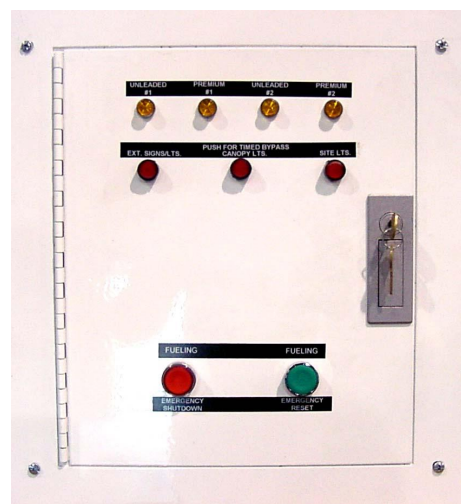

# Cashier Control Panel

*Creating Systems to Control, Power & Integrate Your Business*

The **CPI Cashier Control Panel (CCP)** is designed and manufactured by CPI to supply our customers with cost effective, quality, easy-to-install cashier controls. The **CPI Cashier Control Panel** eliminates the need for the cashier to leave the sales area to override lighting controls, get visual confirmation of pump status, and/or actuate fueling shut-off and/or fueling reset. The **CPI Cashier Control Panel** is available in surface or flush mount and is customizable to meet any specific site requirements.

**Base System Includes:**

- Fueling Shut-off Pushbutton
- Fueling Reset Pushbutton

**System Standards:**

- Complete system is UL Listed product
- Meets or exceeds NEC requirements

**Electrical Requirements:**

- All connections wired back to CPI System

*Note: If additional controls are included in CPI control system, additional status lights, pushbuttons, etc. may be added to Cashier Control Panel.*

CCP-4LB-4PL

## MODEL NOMENCLATURE:

CCP-ES-ER	Base model with fuel shut-off and reset pushbuttons
CCP-ES-ER-LB	Base model plus single lighting bypass pushbutton
CCP-ESR-PS	Base model plus (4) product status lights
CCP-ESR-4BPS	Base model plus single lighting bypass pushbutton and (4) product status lights
CCP-4LB-4PL	Base model plus (4) lighting bypass pushbuttons and (4) product status lights
CCP-ESR-4LB	Base model plus (4) lighting bypass pushbuttons, (4) product status lights, (4) 120V status lights, Audible alarm and alarm silence pushbutton.
FS-01	Outdoor fuel shut-off button in NEMA 3R enclosure